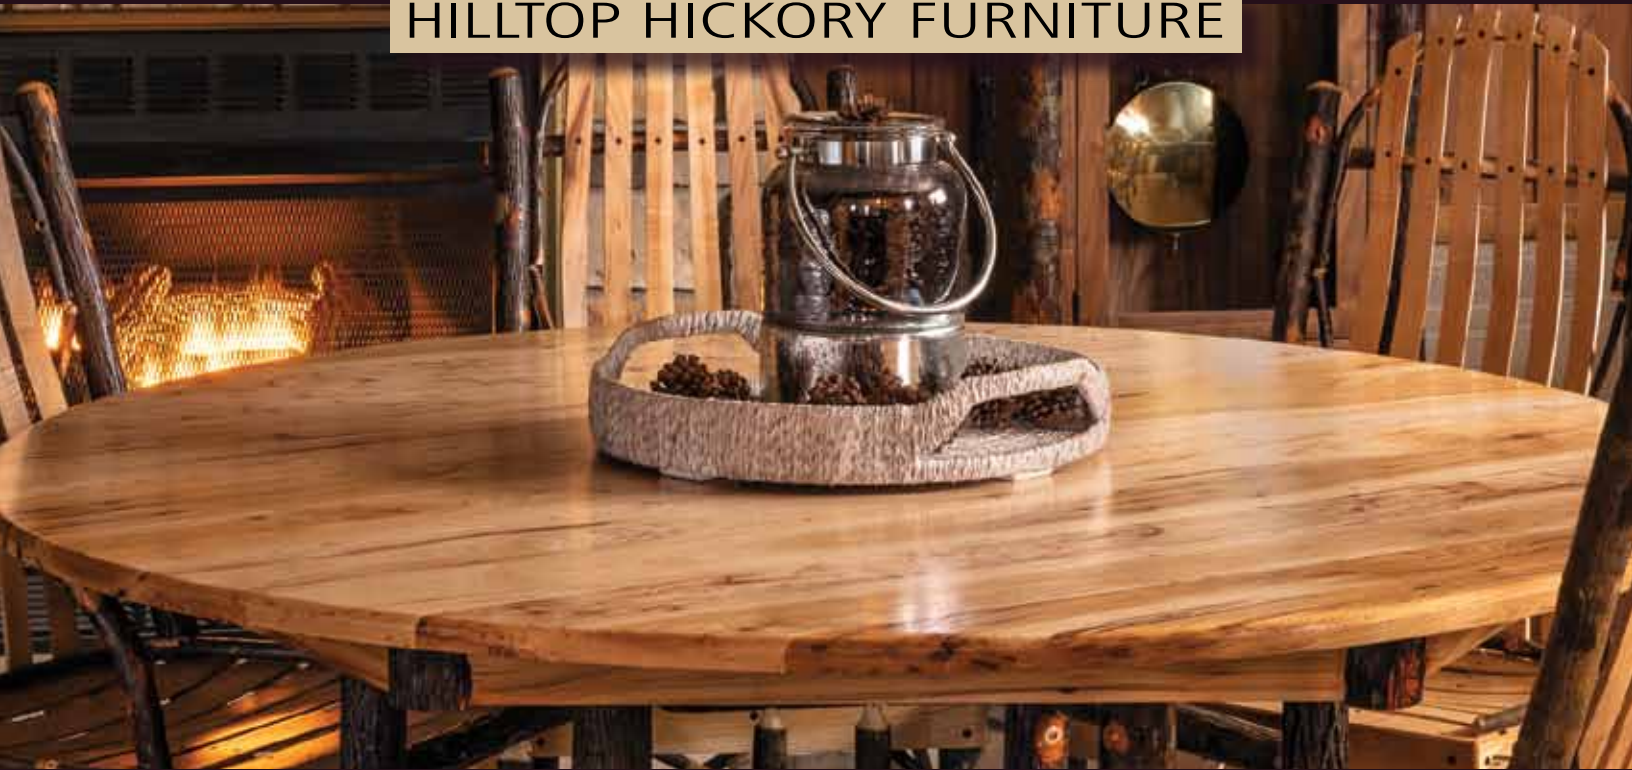

2020

REFINED RUSTICSM

HILLTOP HICKORY FURNITURE

**QUICK
SHIP**
of Indiana

EST. 2018

PLACE YOUR ORDER TODAY...

READY FOR FINISHING IN 5 BUSINESS DAYS!

We're excited to be apart of "Quick Ship Indiana" here at Hilltop Hickory. This new process and program gives you access to a wide selection of our most popular home furnishing essentials found within these pages. Custom built and hand-made in the USA . It's fast and reliable, insuring your orders will get to your showroom and clients spaces sooner than later.

Millcreek Live Edge Dining Table
Item # 5214

- 72" l x 42" w x 30" h
- Shown In Maple with Michaels Cherry Stain

These Millcreek items are only available in Brown Maple with your choice of stain.

Millcreek Live Edge Arm Chair
Item # 5108